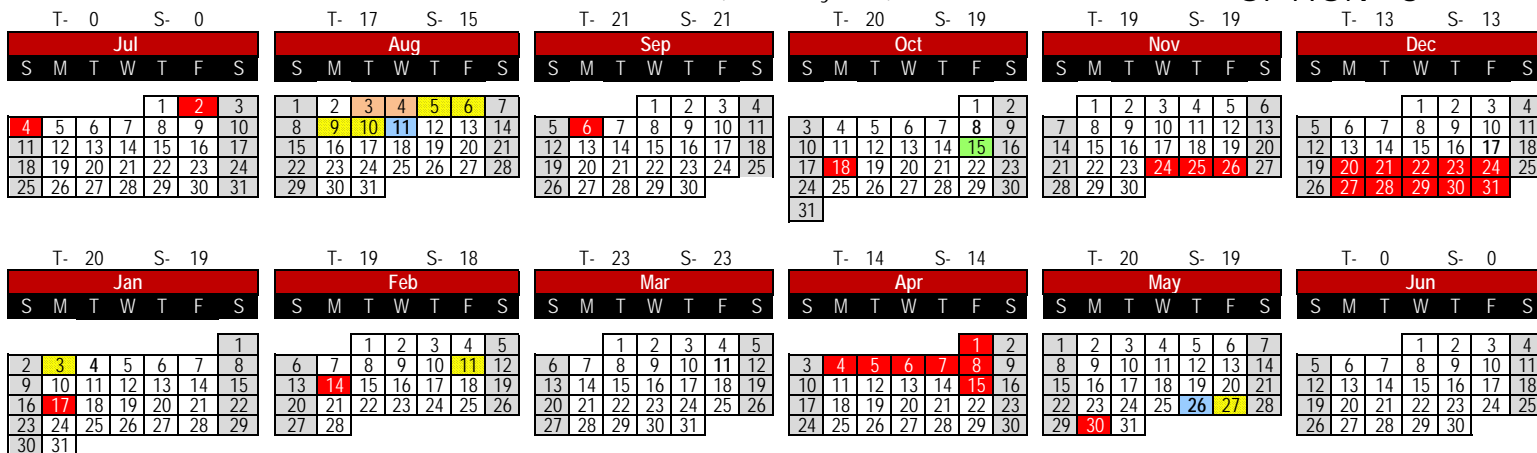

SOUTHWEST ALLEN COUNTY SCHOOLS SCHOOL CALENDAR 2021-2022

Board Approved: DRAFT

End First Semester 12/17, First Day 8/11, Fall Break Weekend

OPTION - 3

Teachers Only
 No School
 Parent/Teacher Conf.
 First/Last Student Day
 Registration Days

Total Days T- 186 S- 180

First Semester

- Aug 5-6 - New Teacher Orientation-No Students
- Aug 9 - Teacher Day-No Students
- Aug 10 - Teacher Day-No Students
- Aug 11 - First Student Day**
- Sept 6 - Labor Day-No School
- Oct 8 - End First Grading Period**
- Oct 15 - K-12 Parent/Teacher Conf-No Students
- Oct 18 - FALL BREAK
- Nov 24 - No School - **Workday for 12 month employees ONLY**
- Nov 25 and 26 - Thanksgiving-No School
- Dec 17 - End Second Grading Period**
- Dec 20 - Dec 31_WINTER BREAK-No School
- Jan 3 - Teacher Records

Second Semester

- Jan 4 - Begin Second Semester
- Jan 17 - Martin Luther King Day-No School or Snow Make-up Day
- Feb 11 - Teacher In-Service Day-No Students
- Feb 14 - President's Day - No School or Snow Make-up Day
- Mar 11 - End Third Grading Period**
- Apr 1 - No School - **Workday for 12 month employees ONLY**
- Apr 4 - Apr 8 - SPRING BREAK - No School
- Apr 15 - Good Friday - No School
- May 26 - Last Day for Students**
- May 27 - Teacher Records
- June - High School Graduation - Coliseum