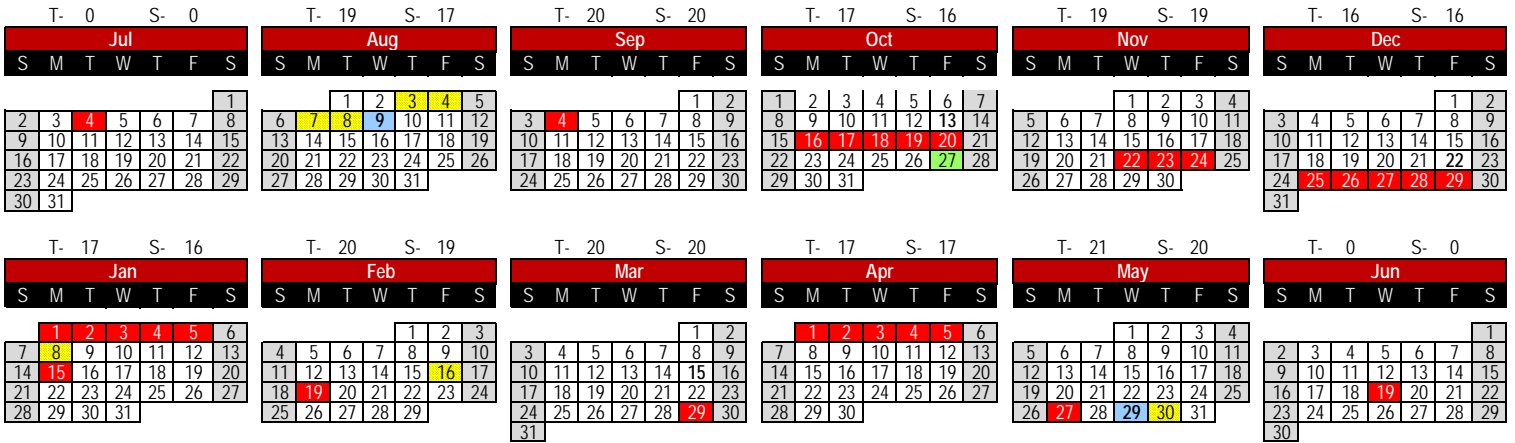

SOUTHWEST ALLEN COUNTY SCHOOLS SCHOOL CALENDAR 2023-2024

Board Approved: 11-3-2021

 Teachers Only
 No School
 Parent/Teacher Conf.
 First/Last Student Day
 Registration Days

First Semester

- Aug 3-4 - New Teacher Orientation-No Students
- Aug 7 - Teacher Day-No Students
- Aug 8 - Teacher Day-No Students
- Aug 9 - First Student Day**
- Sept 4 - LABOR DAY - No School
- Oct 13 - End First Grading Period**
- Oct 16 - Oct 20_FALL BREAK_No School-Workday for 12 month employees ONLY
- Oct 27 - K-12 Parent/Teacher Conf-No Students
- Nov 22 - No School - **Workday for 12 month employees ONLY**
- Nov 23 and 24 - THANKSGIVING - No School
- Dec 22 - End Second Grading Period**
- Dec 25 - Jan 5_WINTER BREAK - No School
- Jan 8 - Teacher Records-No Students

Second Semester

- Jan 9 - Begin Second Semester
- Jan 15 - Martin Luther King Day-No School or Snow Make-up Day
- Feb 16 - Teacher In-Service Day-No Students
- Feb 19 - President's Day - No School or Snow Make-up Day
- Mar 15 - End Third Grading Period**
- Mar 29 - GOOD FRIDAY - No School
- Apr 1 - Apr 5 - SPRING BREAK - No School
- May 27 - MEMORIAL DAY - No School
- May 29 - Last Day for Students**
- May 30 - Teacher Records
- June - High School Graduation - Coliseum
- June 19- Juneteenth