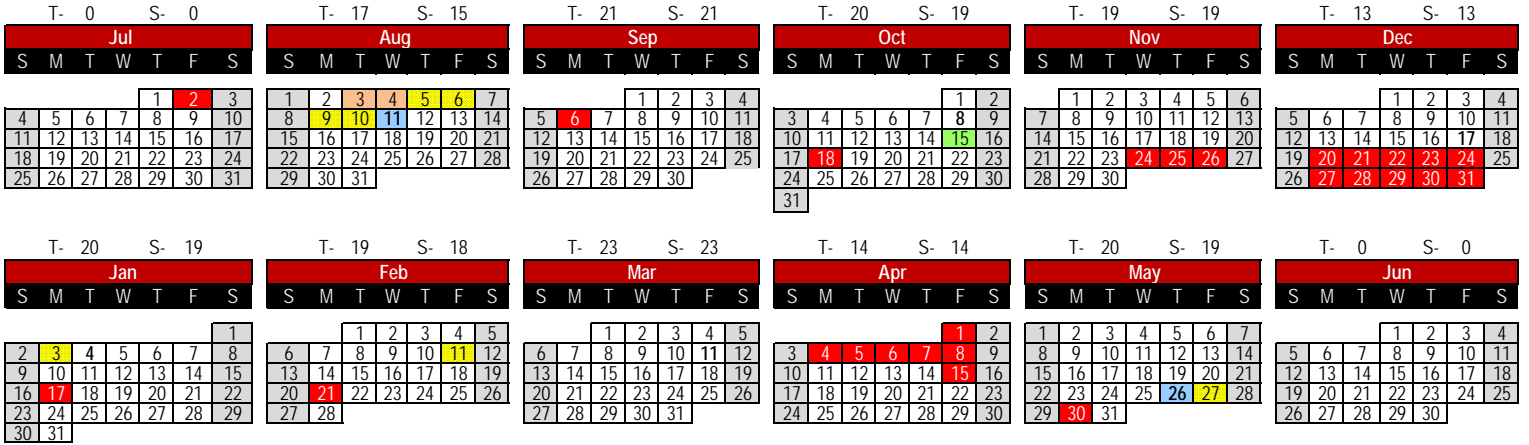

SOUTHWEST ALLEN COUNTY SCHOOLS SCHOOL CALENDAR 2021-2022

Board Approved: 11-6-2019; R1.11.2021; R6.15.2021

Teachers Only
 No School
 Parent/Teacher Conf.
 First/Last Student Day
 Registration Days

First Semester

- Aug 5-6 - New Teacher Orientation-No Students
- Aug 9 - Teacher Day-No Students
- Aug 10 - Teacher Day-No Students
- Aug 11 - First Student Day**
- Sept 6 - Labor Day-No School
- Oct 8 - End First Grading Period**
- Oct 15 - K-12 Parent/Teacher Conf-No Students
- Oct 18 - FALL BREAK - No School - **Workday for 12 month employees ONLY**
- Nov 24 - No School - **Workday for 12 month employees ONLY**
- Nov 25 and 26 - Thanksgiving-No School
- Dec 17 - End Second Grading Period**
- Dec 20 - Dec 31_WINTER BREAK-No School
- Jan 3 - Teacher Records

Second Semester

- Jan 4 - Begin Second Semester
- Jan 17 - Martin Luther King Day-No School or Snow Make-up Day
- Feb 11 - Teacher In-Service Day-No Students
- Feb 21 - President's Day - No School or Snow Make-up Day
- Mar 11 - End Third Grading Period**
- Apr 1 - No School - **Workday for 12 month employees ONLY**
- Apr 4 - Apr 8 - SPRING BREAK - No School
- Apr 15 - Good Friday - No School
- May 26 - Last Day for Students**
- May 27 - Teacher Records
- June - High School Graduation - Coliseum