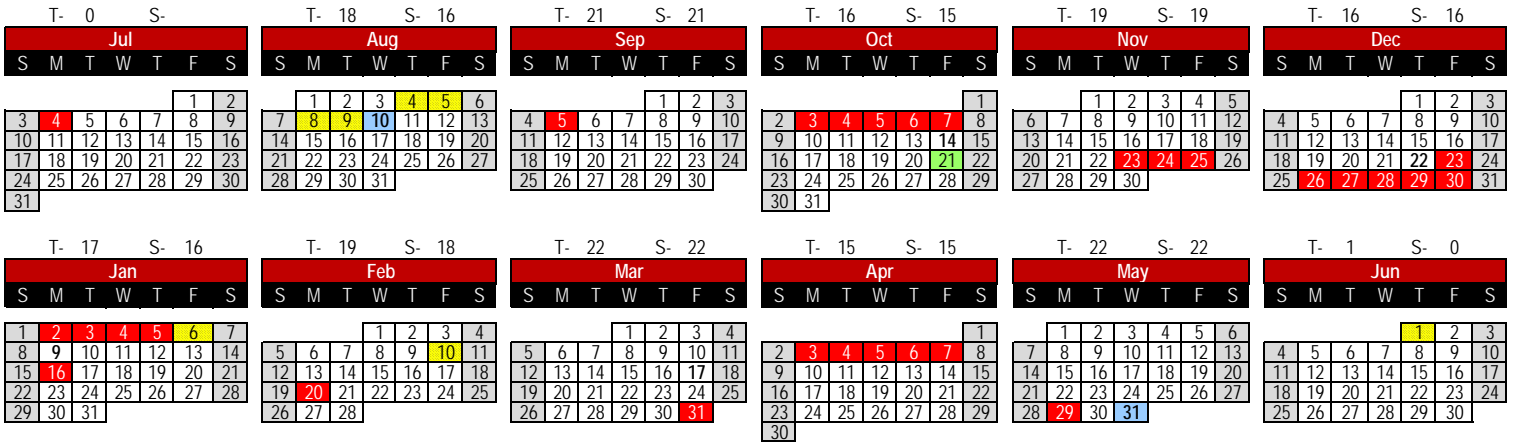

# SOUTHWEST ALLEN COUNTY SCHOOLS SCHOOL CALENDAR 2022-2023

Board Approved: 11-4-2020

  Teachers Only     
   No School     
   Parent/Teacher Conf.     
   First/Last Student Day     
   Registration Days

**First Semester**

- Aug 4-5 - *New Teacher Orientation-No Students*
- Aug 8 - *Teacher Day-No Students*
- Aug 9 - *Teacher Day-No Students*
- Aug 10 - First Student Day**
- Sept 5 - *LABOR DAY - No School*
- Oct 3 - Oct 7 - **FALL BREAK-*No School-Workday for 12 month employees ONLY***
- Oct 14 - **End First Grading Period**
- Oct 21 - *K-12 Parent/Teacher Conf-No Students*
- Nov 23 - *No School - Workday for 12 month employees ONLY*
- Nov 24 and 25 - *THANKSGIVING - No School*
- Dec 22 - **End Second Grading Period**
- Dec 23 - Jan 5 - *WINTER BREAK - No School*
- Jan 6 - *Teacher Records-No Students*

**Second Semester**

- Jan 9 - *Begin Second Semester*
- Jan 16 - *Marlin Luther King Day-No School or Snow Make-up Day*
- Feb 10 - *Teacher In-Service Day-No Students*
- Feb 20 - *President's Day - No School or Snow Make-up Day*
- Mar 17 - End Third Grading Period**
- Mar 31 - *No School - Workday for 12 month employees ONLY*
- Apr 3 - Apr 7 - *SPRING BREAK - No School*
- May 29 - *MEMORIAL DAY - No School*
- May 31 - Last Day for Students**
- Jun 1 - *Teacher Records*
- June - *High School Graduation - Coliseum*