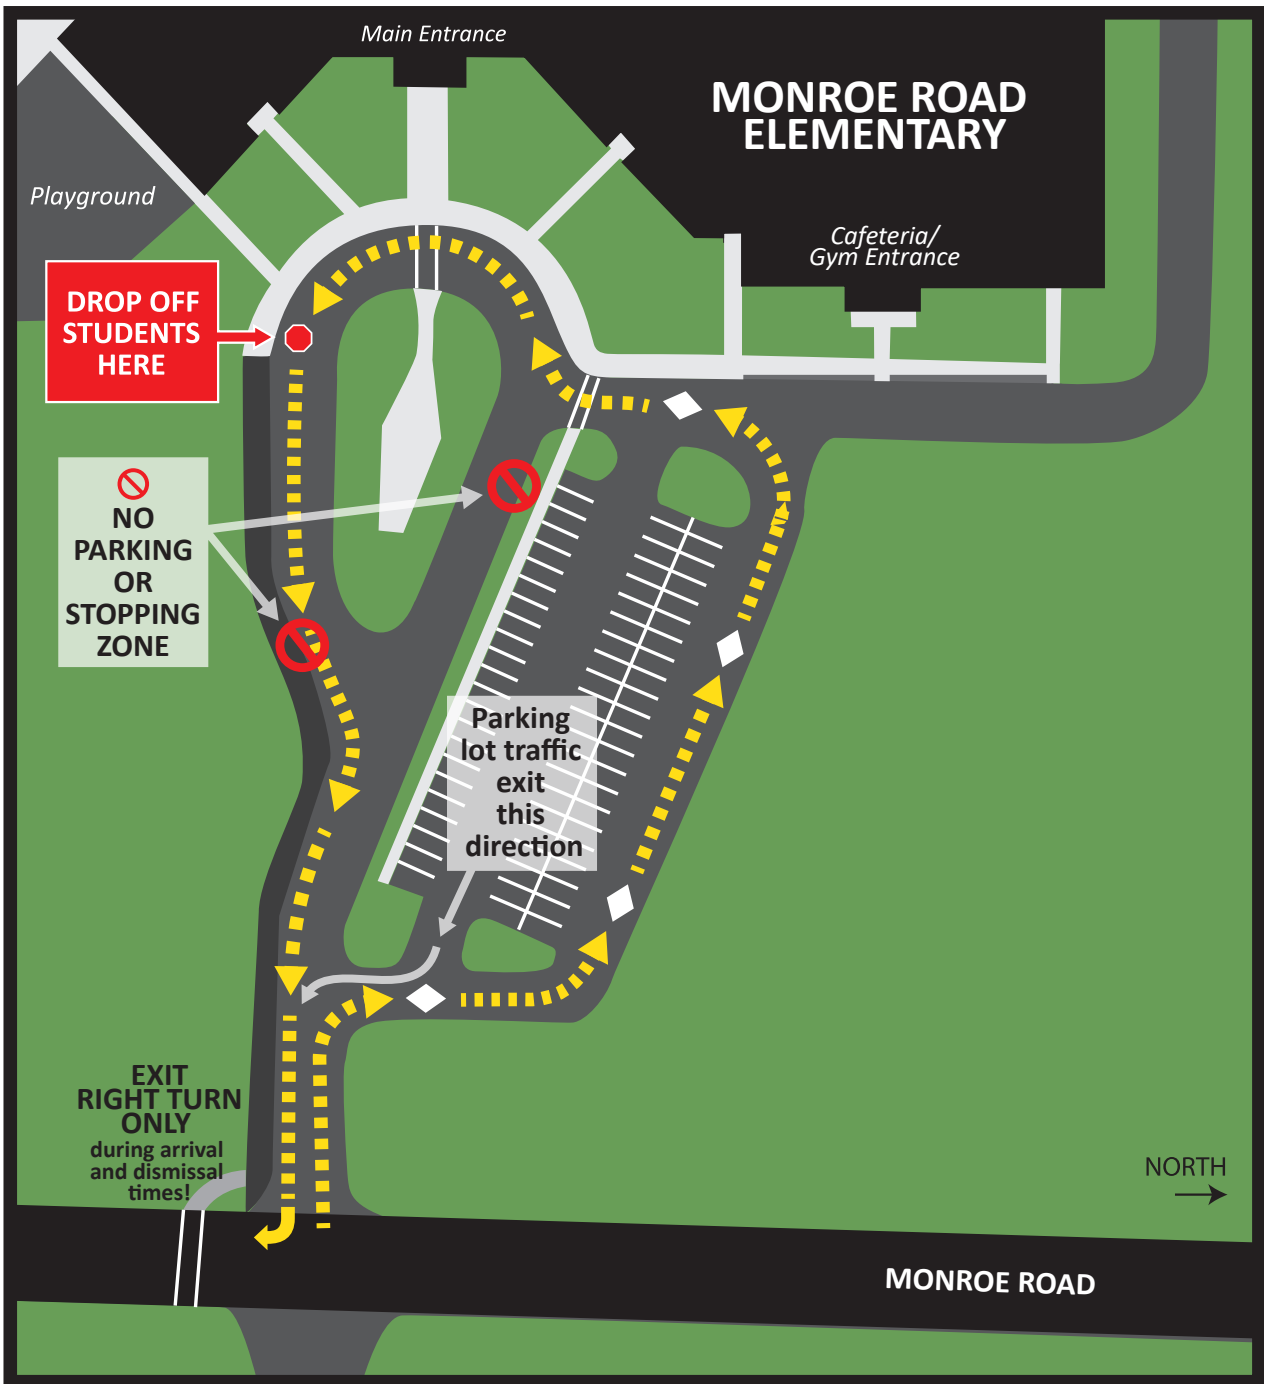

MONROE ROAD ELEMENTARY SCHOOL

Arrival Traffic Flow

← SOUTH
To Sterns Road

NORTH →
To Summerfield, Dean, and Secor Roads

The safety of our students is our priority! Please help us keep them safe by following these instructions for morning drop offs and afternoon pick ups. Please enter and turn right into the parking area. Follow the painted diamonds around northern perimeter of the parking area before entering the front circle area in front of the school. Follow the directions of the staff to proceed forward to the designated pickup area.

Anyone parking should use the parking lot and not park anywhere along the circle or its driveway. To exit from the parking lot, please depart using the exit closest to Monroe Road and not enter the front circle area. Thank you for your cooperation and patience!