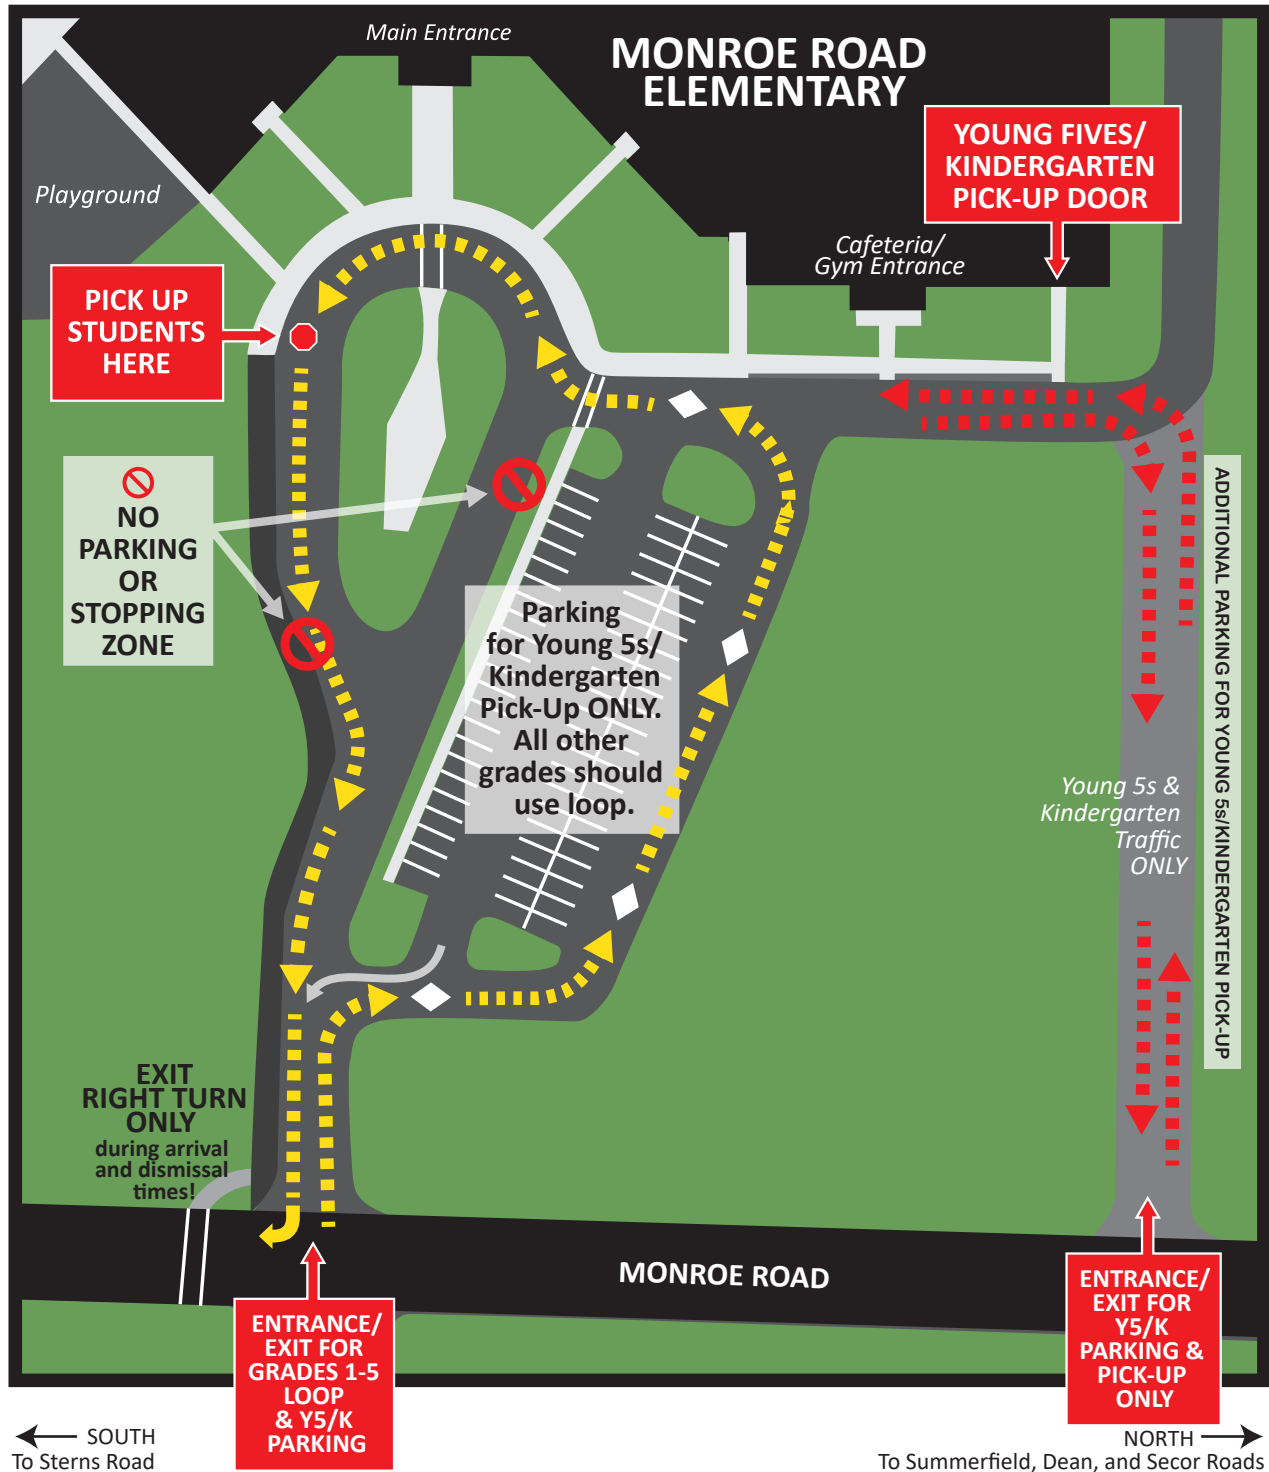

MONROE ROAD ELEMENTARY SCHOOL

Dismissal Traffic Flow

The safety of our students is our priority! All 1st-5th grade students should be picked up in the loop. Please do not park and walk up to get them. For loop pick-up, please enter and turn right into the parking area. Follow the painted diamonds around northern perimeter of the parking area before entering the front circle area in front of the school. Follow the directions of the staff to proceed forward to the designated pickup area.

Young 5s/Kindergarten parents should use the parking lot or the grassy area north of the gravel drive to park. Please do not park anywhere along the circle or its driveway. Staff will bring students out to you from the double doors on the north side of the gym. To exit from the parking lot, please depart using the exit closest to Monroe Road or use the gravel drive to avoid the front circle area traffic. Thank you for your cooperation and patience! Young 5/Kindergarten students can be picked up early at 1:55 pm. Since you are already parked to get your Y5/K child, you can also pick up older children, too, without needing to go through the loop.