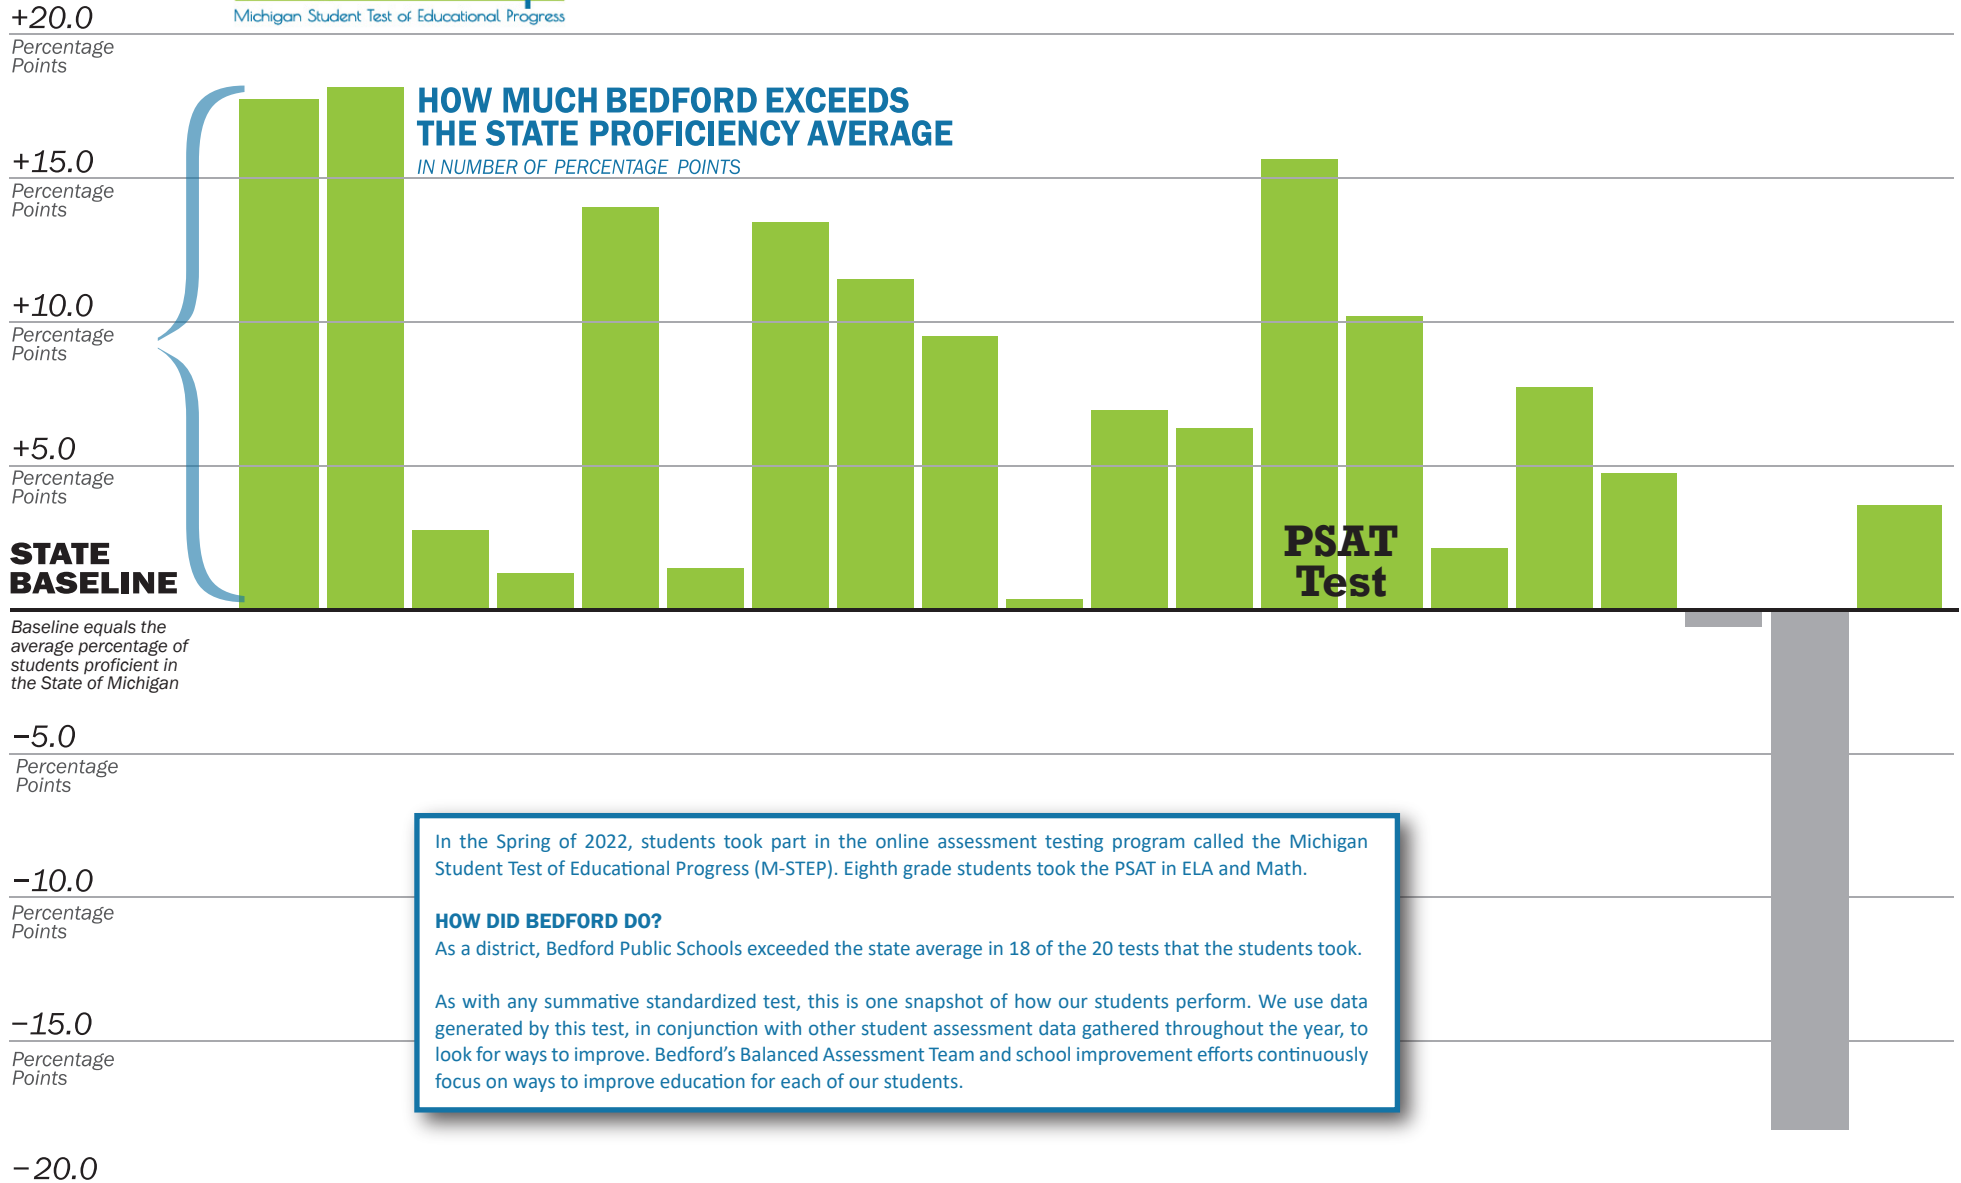

HOW BEDFORD PUBLIC SCHOOLS COMPARES WITH STATE AVERAGES IN 2022 ASSESSMENT TESTING

% Proficient		4th GRADE		5th GRADE		6th GRADE		7th GRADE		8th GRADE		11th GRADE							
3rd GRADE		ELA*	Math	ELA*	Math	ELA*	Math	ELA*	Math	ELA*	Math	EBRW*	Math	Science	Soc. Studies	EBRW*	Math	Science	Soc. Studies
59.4%	59.7%	46.1%	37.9%	57.1%	31.4%	51.7%	27%	47.1%	28.7%	44.6%	36.5%	75.4%	46.4%	38.4%	34%	56.3%**	29.5%**	19.9%	%

* ELA = English Language Arts; EBRW = Evidence Based Reading and Writing with the percentage of students meeting SAT College Readiness Benchmarks.
** Percentage of students meeting SAT College Readiness Benchmarks