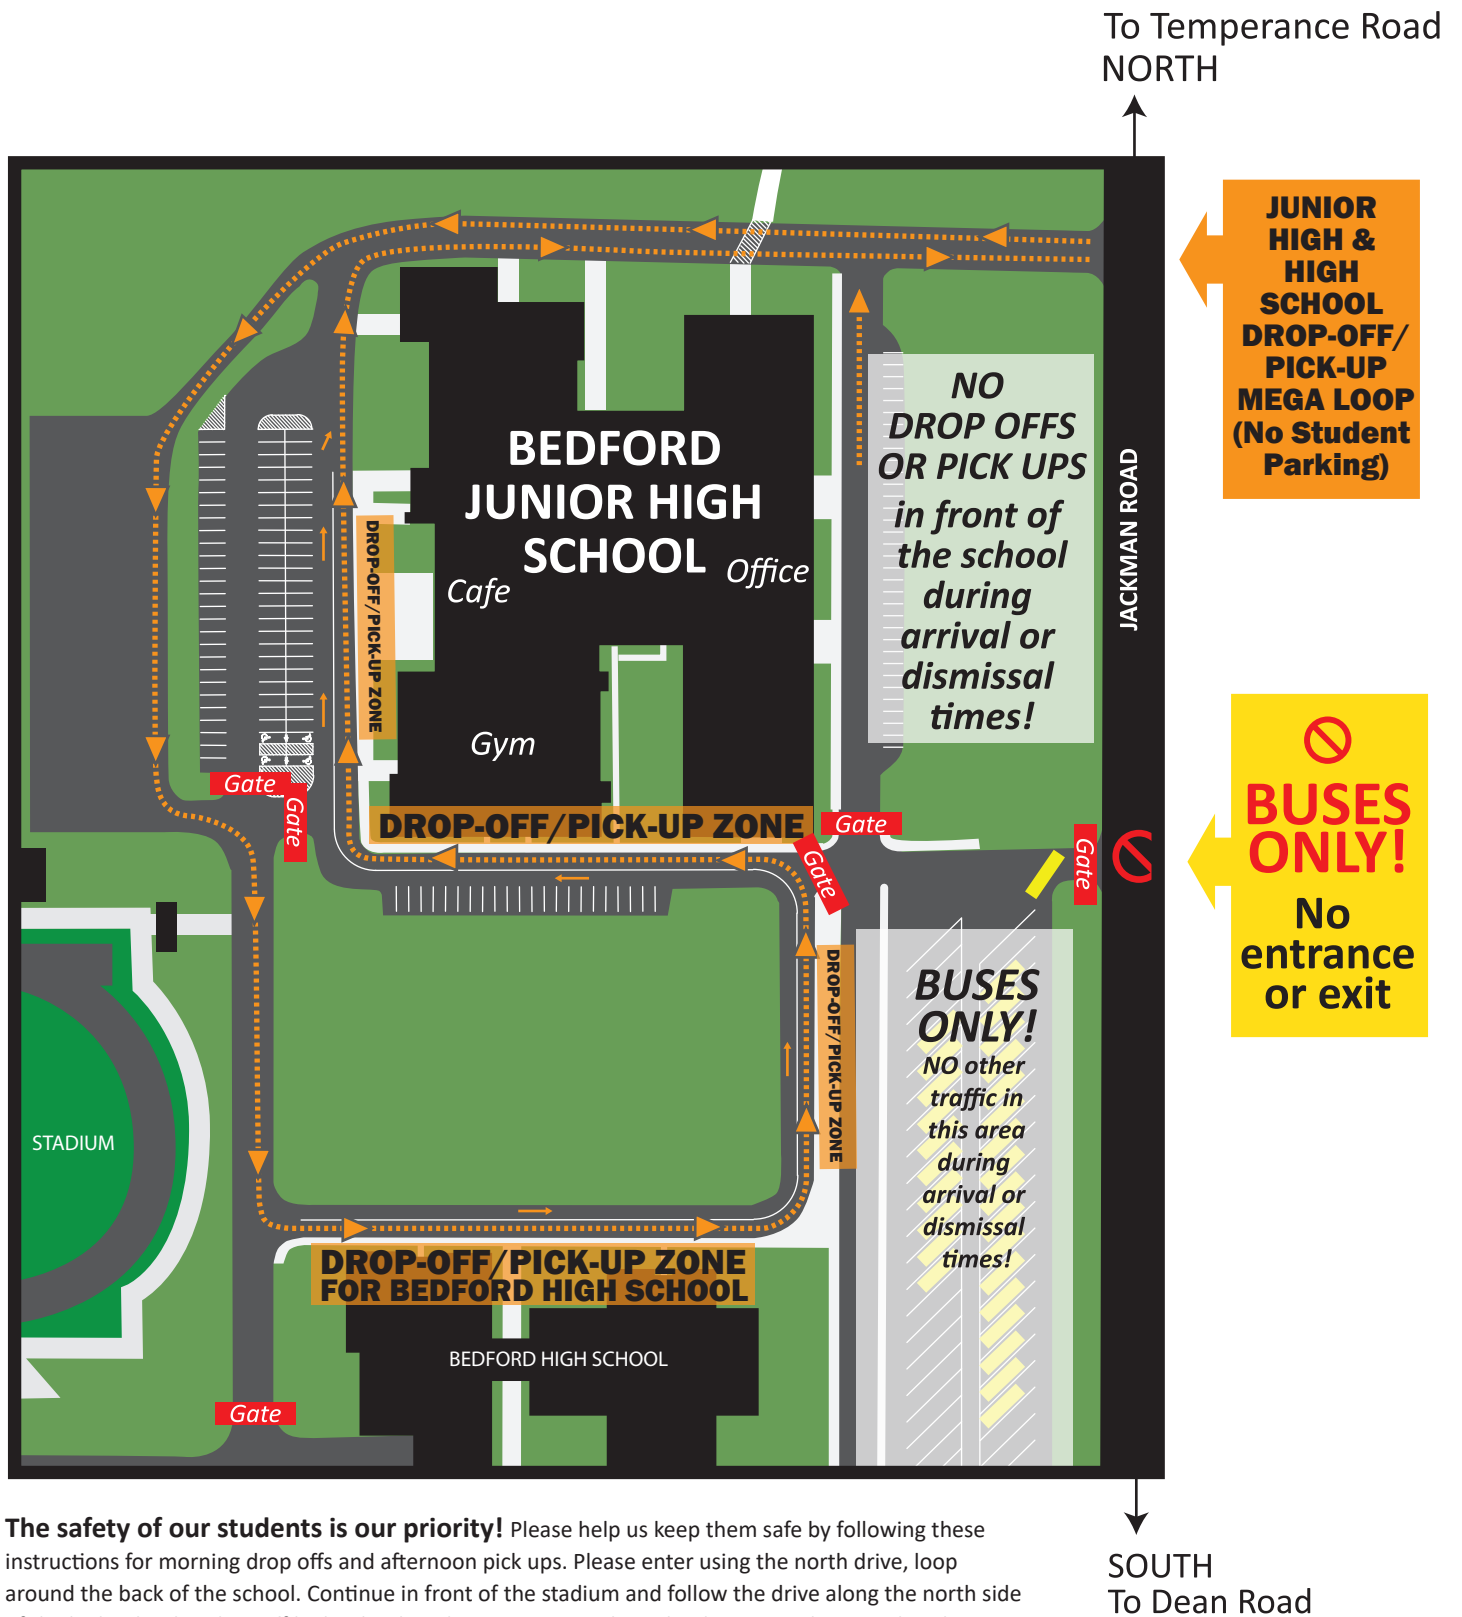

# BEDFORD JUNIOR HIGH SCHOOL

## Arrival and Dismissal Traffic Flow

**The safety of our students is our priority!** Please help us keep them safe by following these instructions for morning drop offs and afternoon pick ups. Please enter using the north drive, loop around the back of the school. Continue in front of the stadium and follow the drive along the north side of the high school to drop off high school students. Continue along the drive to circle around to the junior high to drop off junior high students. Please pull as far forward as you can before picking up or dropping off your student. Exit back onto Jackman Road using the same drive that you entered on. Please do not drop off in front of the school.