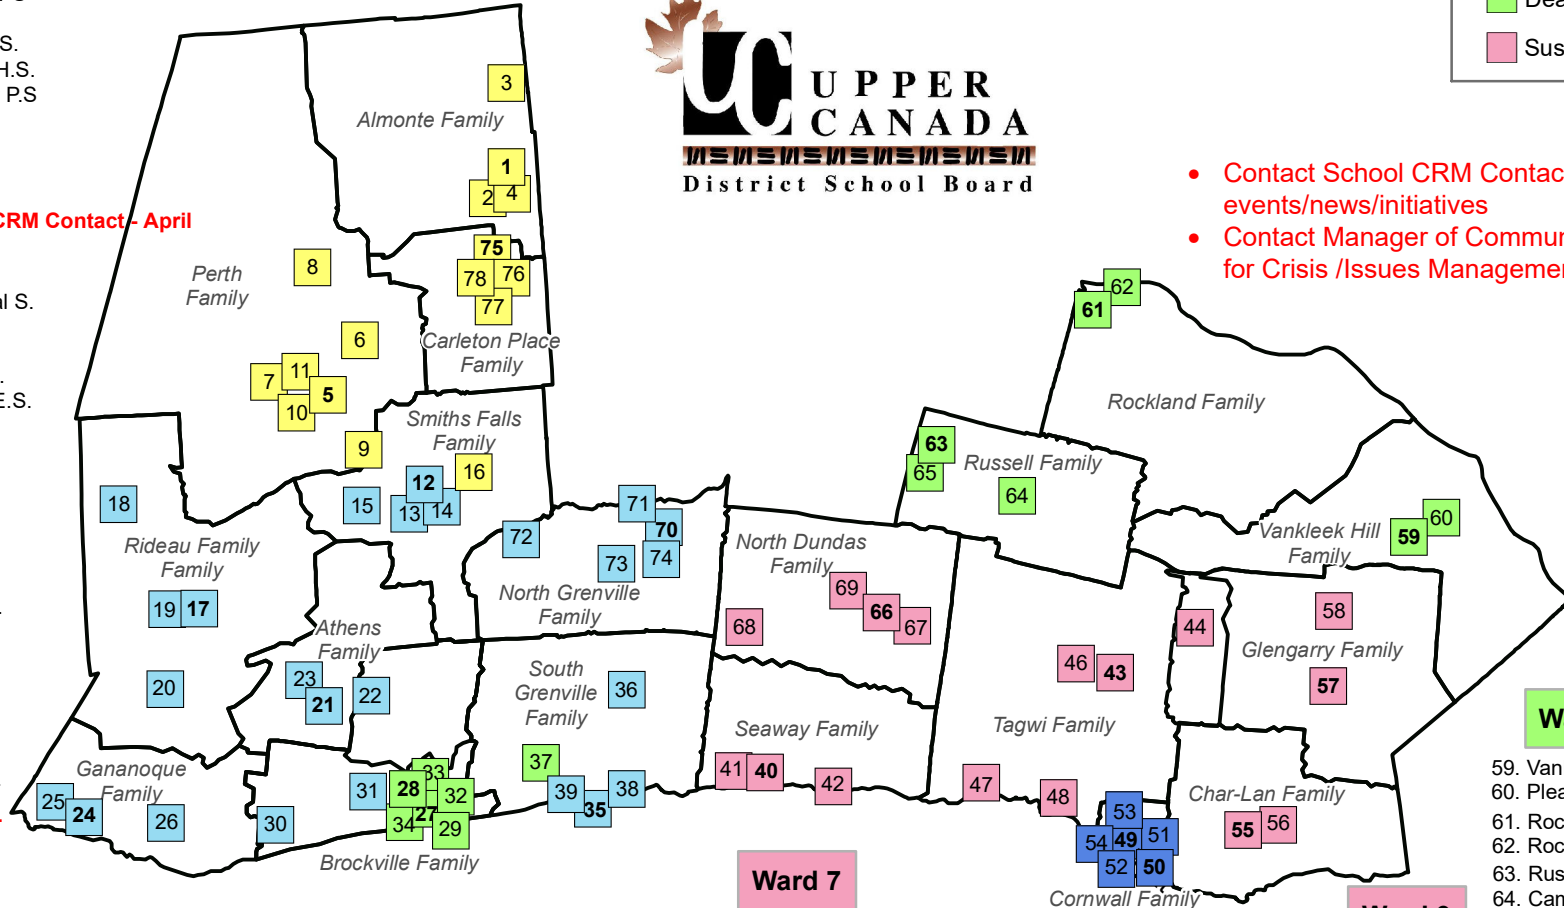

School CRM Contact - Jodie

Ward 10

59. Vankleek Hill C.I.
60. Pleasant Corners P.S.
61. Rockland D.H.S.
62. Rockland P.S.
63. Russell H.S.
64. Cambridge P.S.
65. Russell P.S.